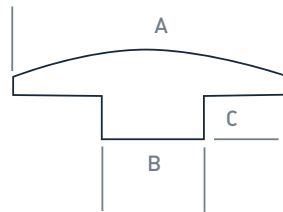

Midtown Revival Hardwood Moldings

Coordinating oak molding and trim pieces are available in the profiles illustrated below for Midtown Revival.

Quarter Round

T-Molding

Baby Threshold

Reducer

Stair Nose

Trim in Inches	A	B	C	Length
Midtown Revival				
Quarter Round	.75"	.75"	NA	78"
T-Molding	1.90"	.60"	.30"	78"
Baby Threshold	1.15"	.85"	.32"	78"
Reducer	.60"	2.00"	NA	78"
Stair Nose	3.00"	.60"	2.375"	78"

Note: Molding profiles, item numbers, and availability are subject to change without prior notice.