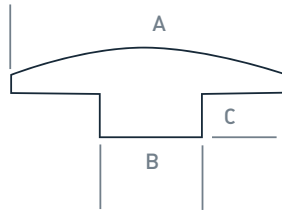

## Midtown Revival Hardwood Moldings

Coordinating oak molding and trim pieces are available in the profiles illustrated below for Midtown Revival.

Quarter Round

T-Molding

Baby Threshold

Reducer

Stair Nose

Trim in Inches	A	B	C	Length
<b>Midtown Revival</b>				
Quarter Round	.75"	.75"	NA	78"
T-Molding	1.90"	.60"	.30"	78"
Baby Threshold	1.15"	.85"	.32"	78"
Reducer	.60"	2.00"	NA	78"
Stair Nose	3.00"	.60"	2.375"	78"

Note: Molding profiles, item numbers, and availability are subject to change without prior notice.